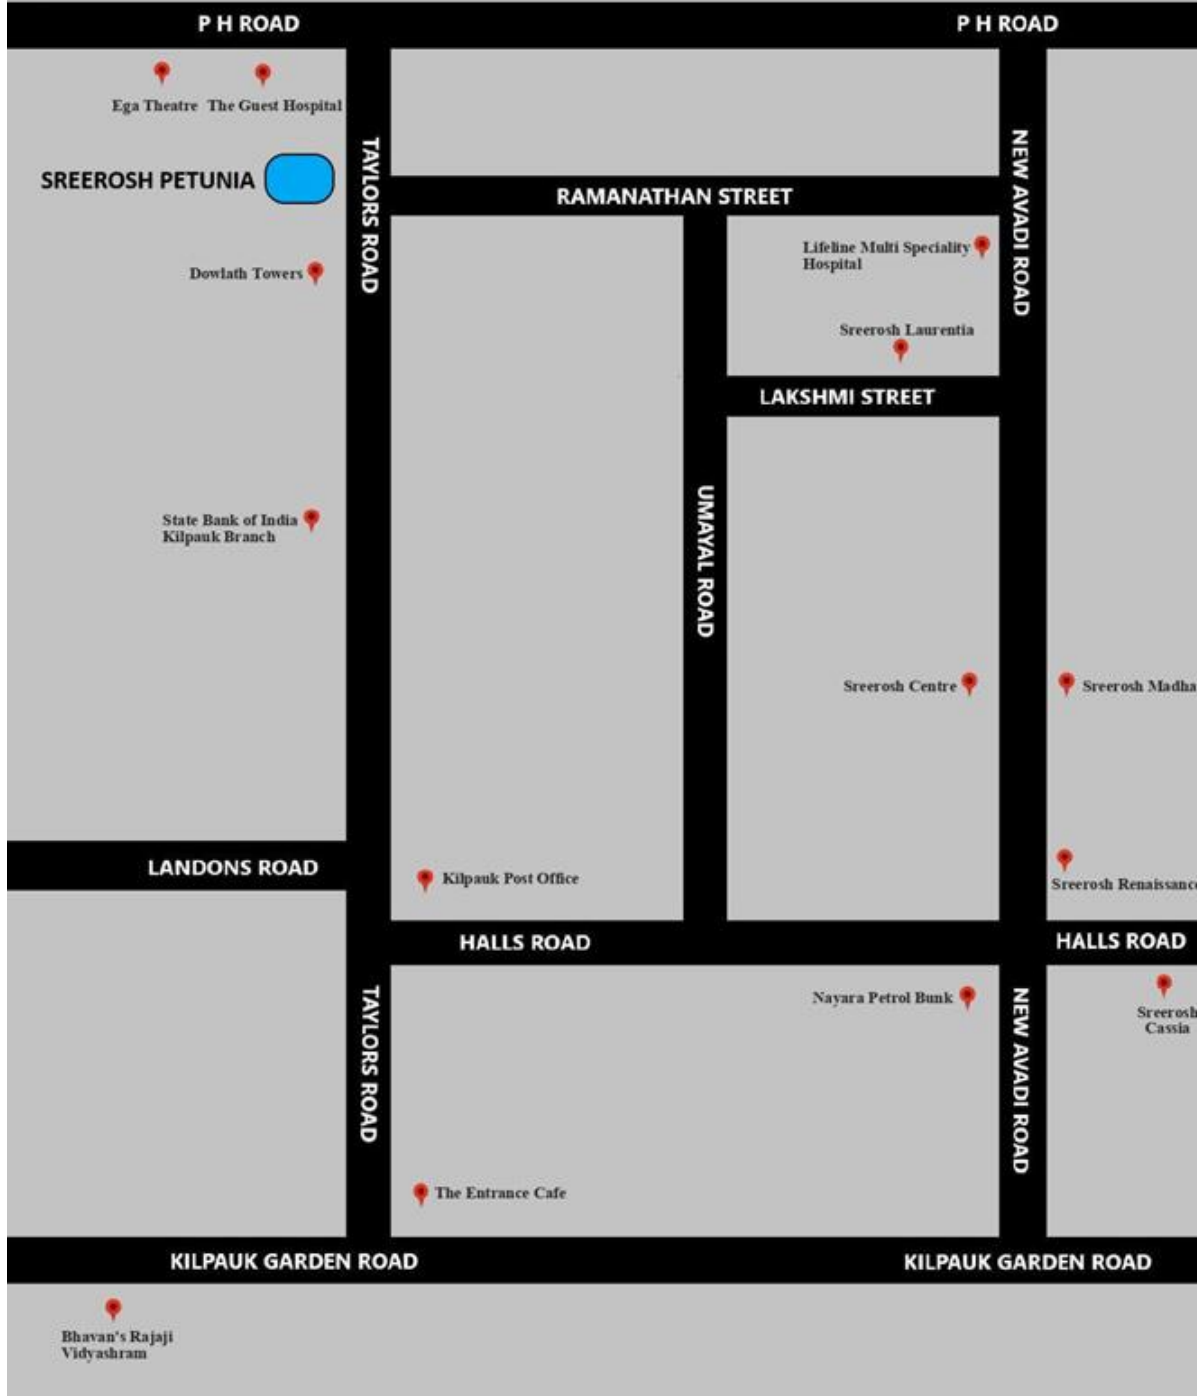

SREEROSH PETUNIA
Taylor's Road, Kilpauk, Chennai

SREEROSH PETUNIA

No. 67, Taylors Road, Kilpauk, Chennai - 600 010.

LOCATION MAP (NOT TO SCALE)

Kilpauk Metro Station
Chetpet Eco Park

Pachaiyappas College Metro Station

PH ROAD

PH ROAD

Ega Theatre The Guest Hospital

SREEROSH PETUNIA

Dowlath Towers

State Bank of India
Kilpauk Branch

TAYLORS ROAD

RAMANATHAN STREET

NEW AVADI ROAD

Lifeline Multi Speciality
Hospital

Sreerosh Laurentia

LAKSHMI STREET

UMAYAL ROAD

Sreerosh Centre

Sreerosh Madha

LANDONS ROAD

The Entrance Cafe

KILPAUK GARDEN ROAD

KILPAUK GARDEN ROAD

Bhavan's Rajaji
Vidyashram