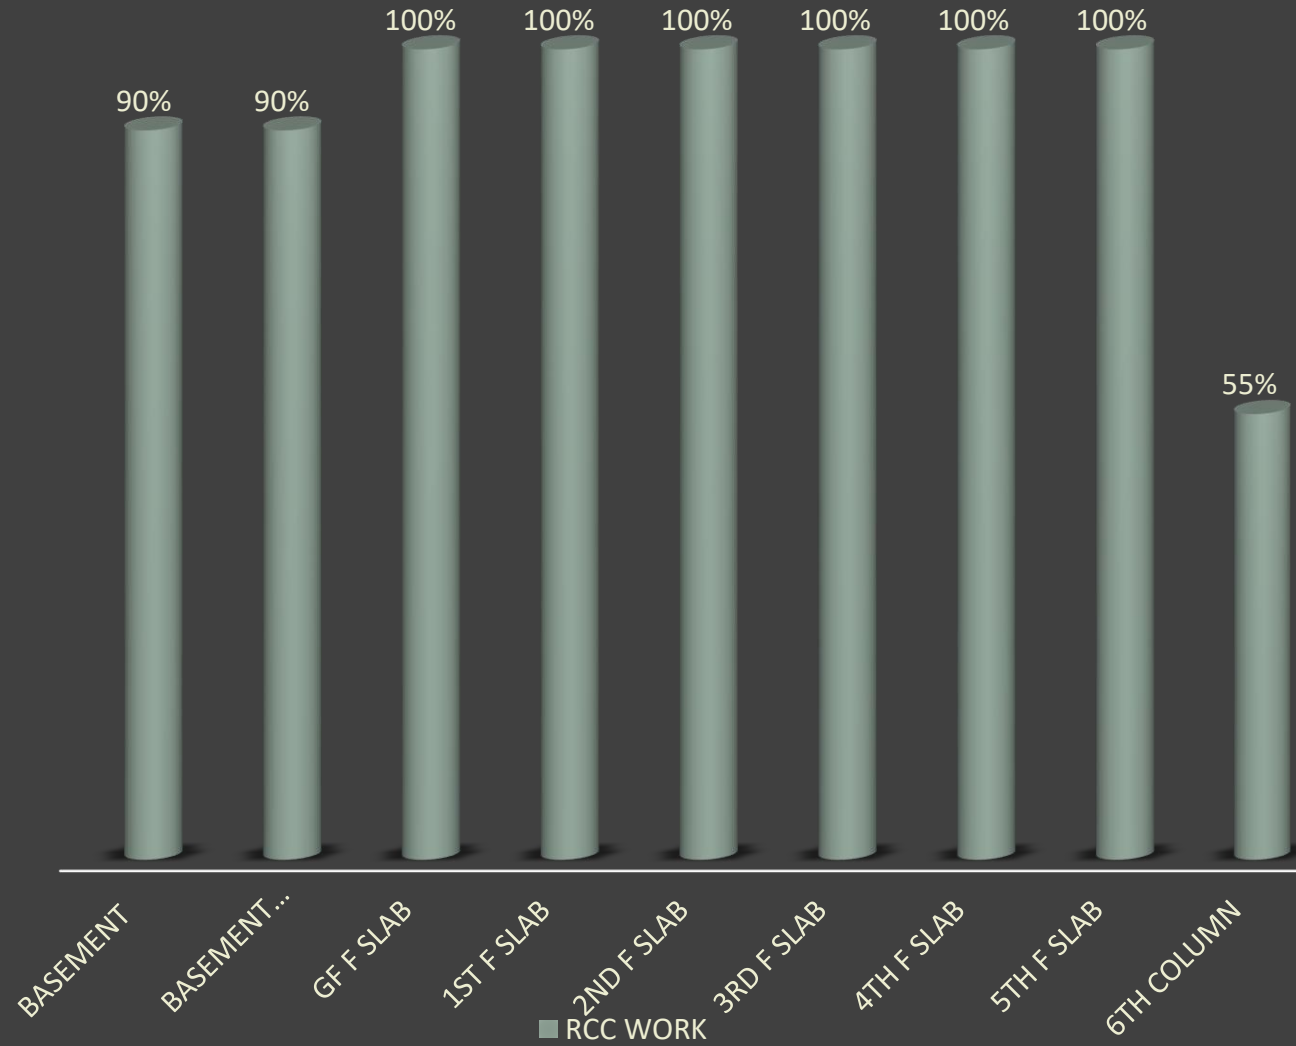

SREEROSH BLUE BAY

PROGRESS REPORT – FEBRUARY 2026

PROJECT AT GLANCE

PROGRESS PHOTOS

SOUTH WEST ELEVATION

FRONT & REAR ELEVATION

FOURTH FLOOR SLAB RCC

FIFTH FLOOR SLAB RCC