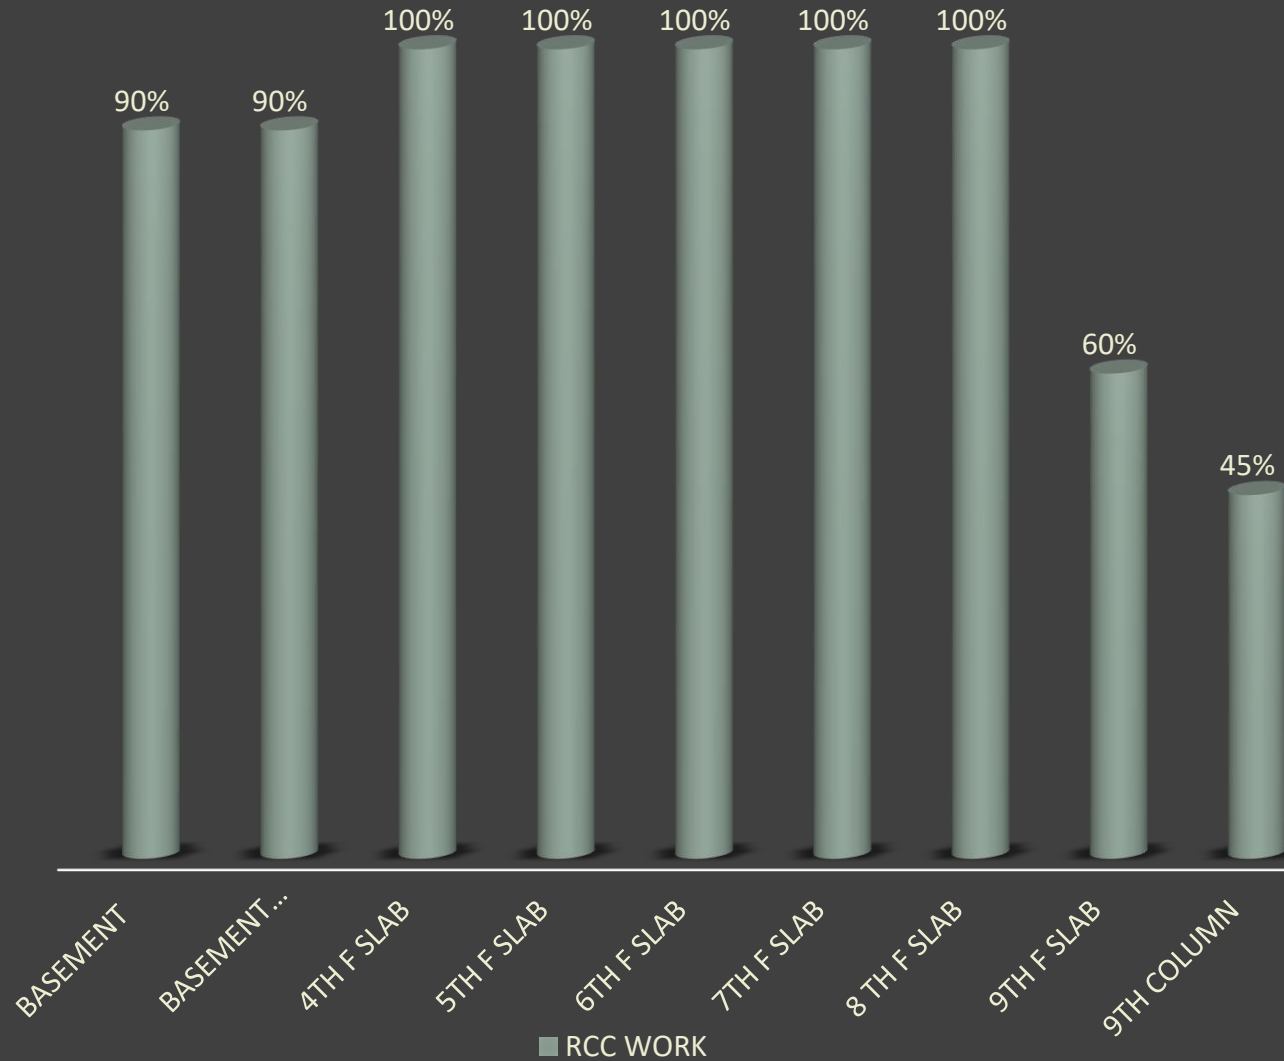

SREEROSH BLUE BAY

PROGRESS REPORT – APRIL 2026

PROJECT AT GLANCE

PROGRESS PHOTOS

SOUTH WEST ELEVATION

FRONT & REAR ELEVATION

EIGHTH FLOOR SLAB RCC

NINTH FLOOR SLAB RCC