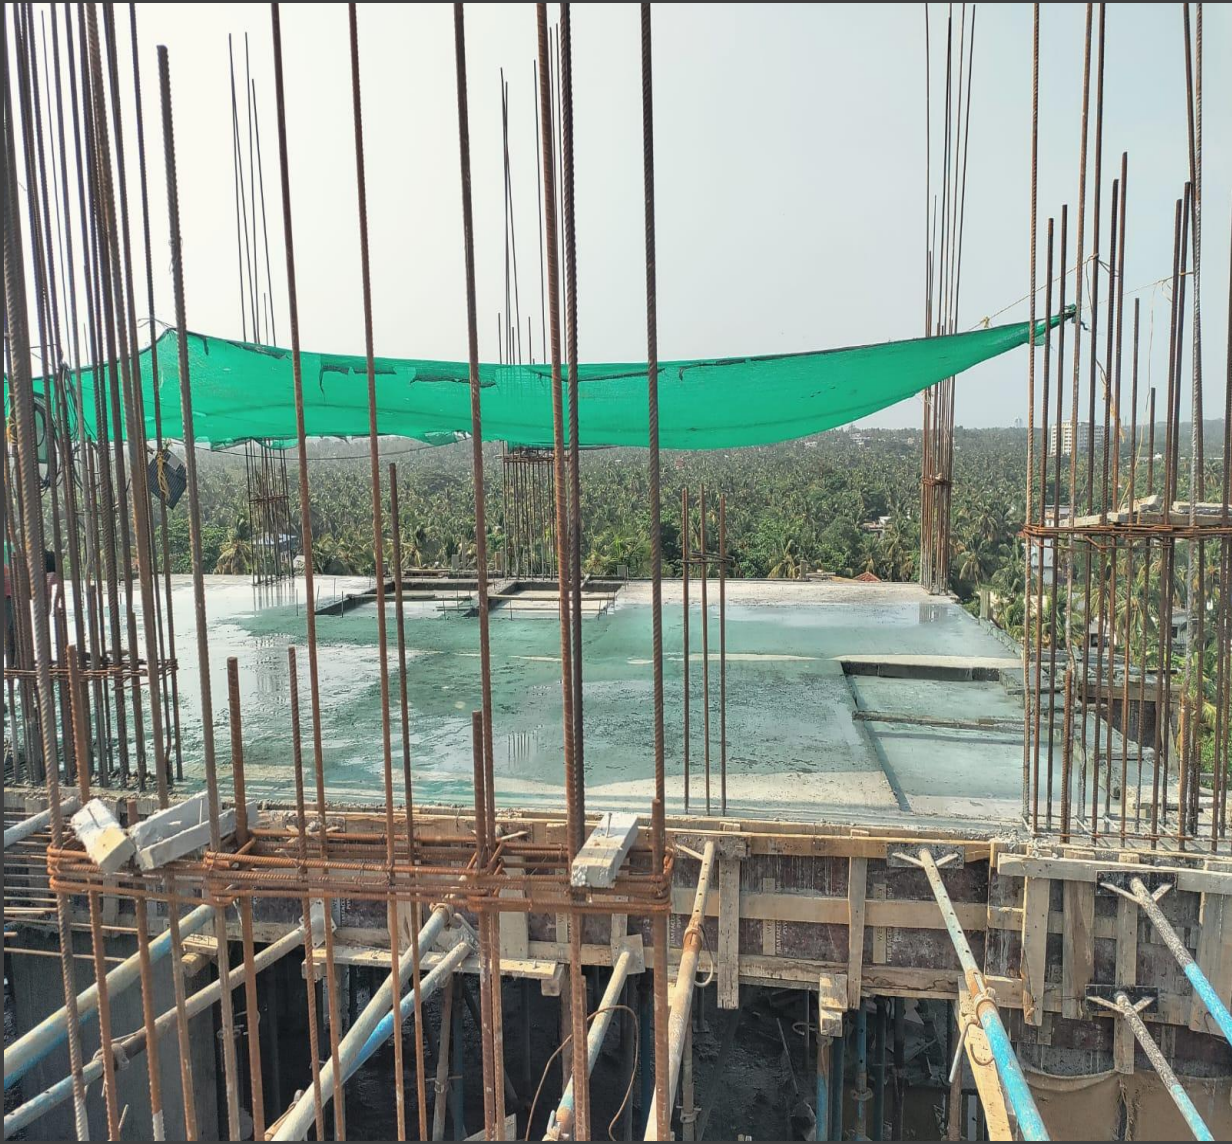

SREEROSH BLUE BAY

PROGRESS REPORT – APRIL 2026

PROJECT AT GLANCE

PROGRESS PHOTOS

SOUTH WEST ELEVATION

FRONT & REAR ELEVATION

EIGHTH FLOOR SLAB RCC

NINTH FLOOR SLAB RCC

TENTH FLOOR SLAB SHUTTERING

THANK YOU