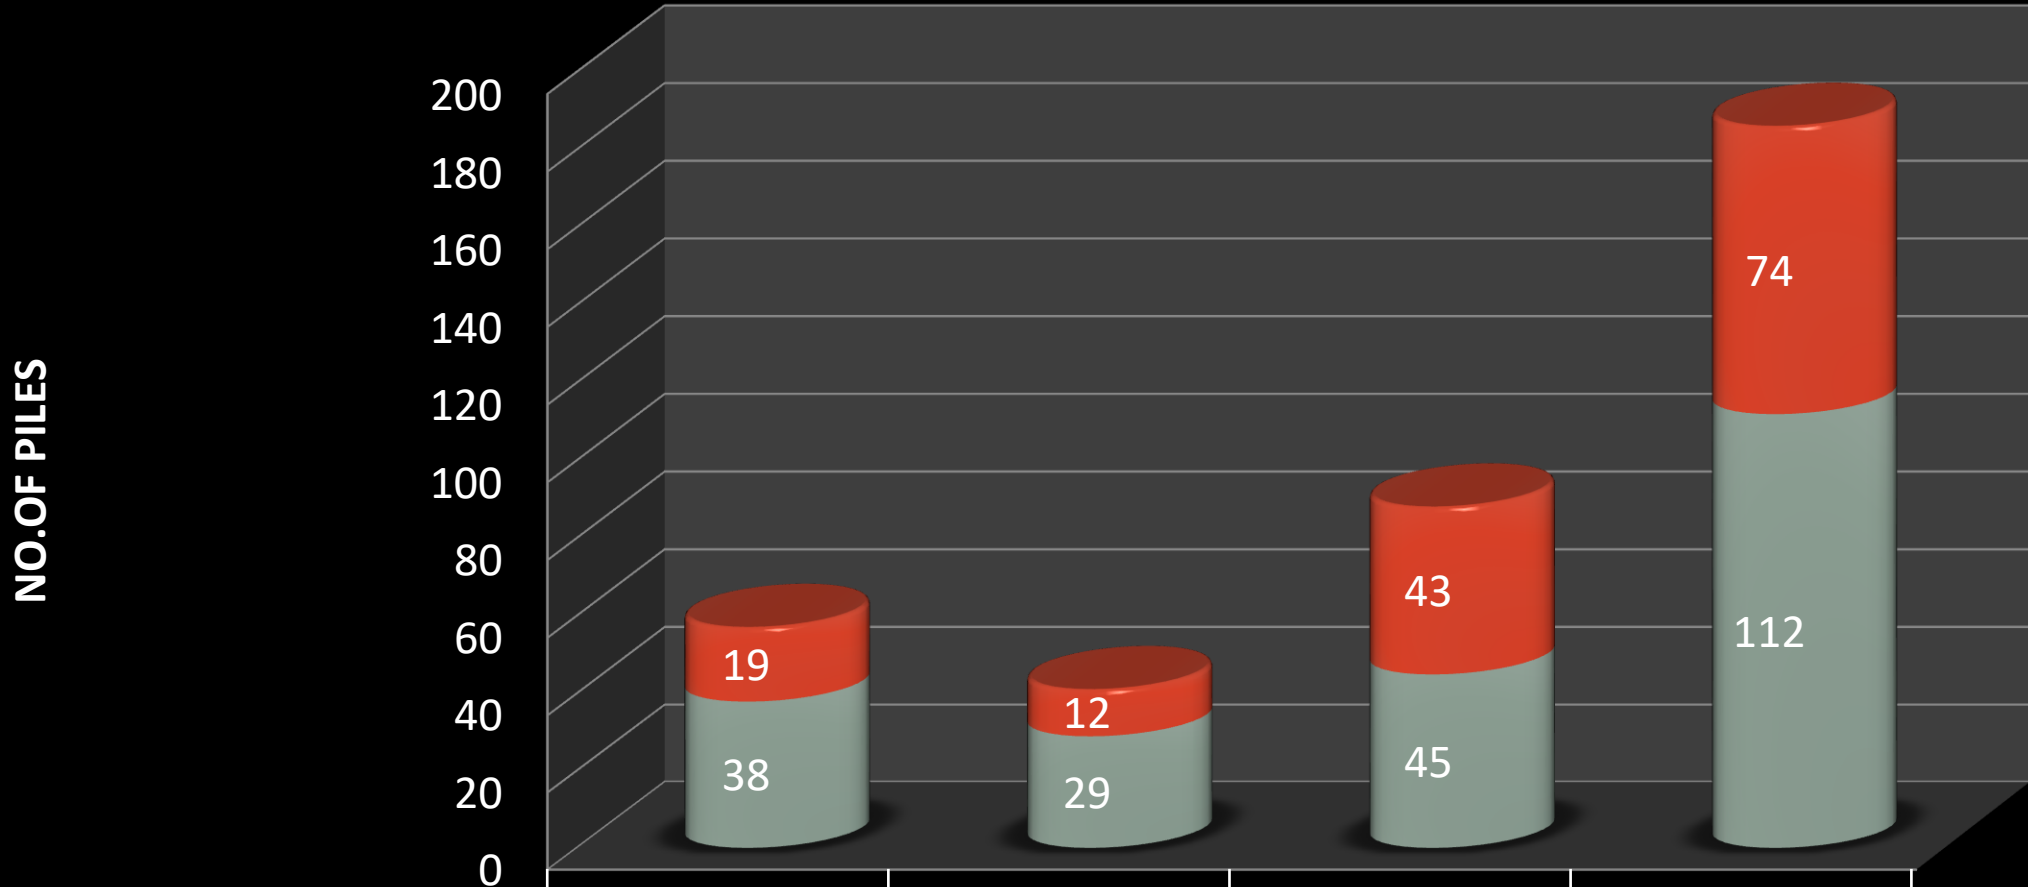

SREEROSH ICON
PROGRESS REPORT APRIL 2026

PILING WORK PROGRESS

■ BALANCE TO COMPLETE

■ COMPLETED

800mm

900mm

1000mm

TOTAL

19

12

43

74

38

29

45

112